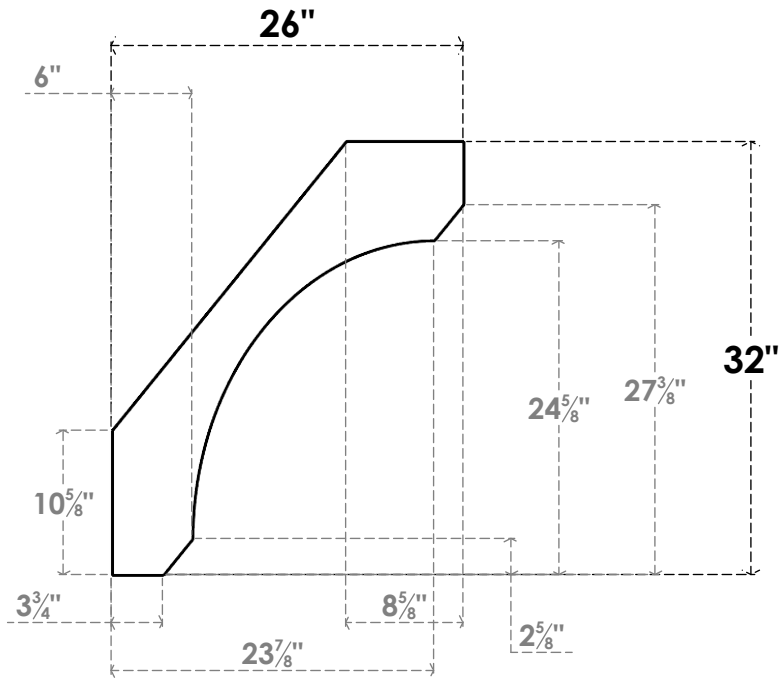

ITEM NUMBER: BRCPC060X26000X32000LEC

6"W X 26"D X 32"H LEGACY ARCHITECTURAL GRADE PVC CLOSED KNEE BRACE

SIDE PROFILE

FRONT PROFILE

ISOMETRIC

EKENA MILLWORK
2300 WEST MAIN ST.
CLARKSVILLE, TX 75426
TOLL FREE: 866-607-0453
WWW.EKENAMILLWORK.COM