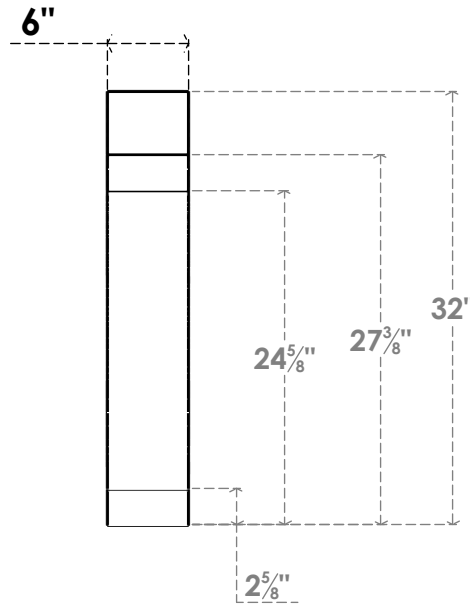

ITEM NUMBER: BRCPC060X26000X32000LEC

6"W X 26"D X 32"H LEGACY ARCHITECTURAL GRADE PVC CLOSED KNEE BRACE

SIDE PROFILE

FRONT PROFILE

ISOMETRIC

EKENA MILLWORK
2300 WEST MAIN ST.
CLARKSVILLE, TX 75426
TOLL FREE: 866-607-0453
WWW.EKENAMILLWORK.COM